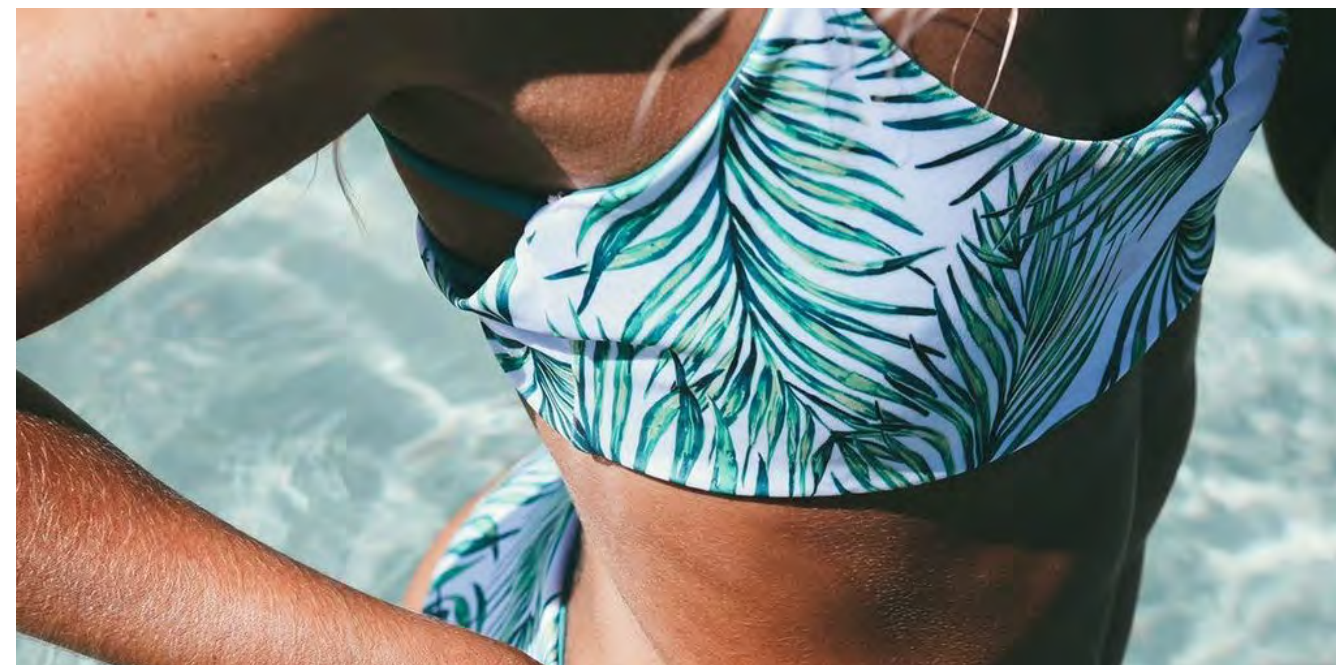

Swimwear Design.

Exclusive design
for Vavea Bikini &
Salty Sparrow