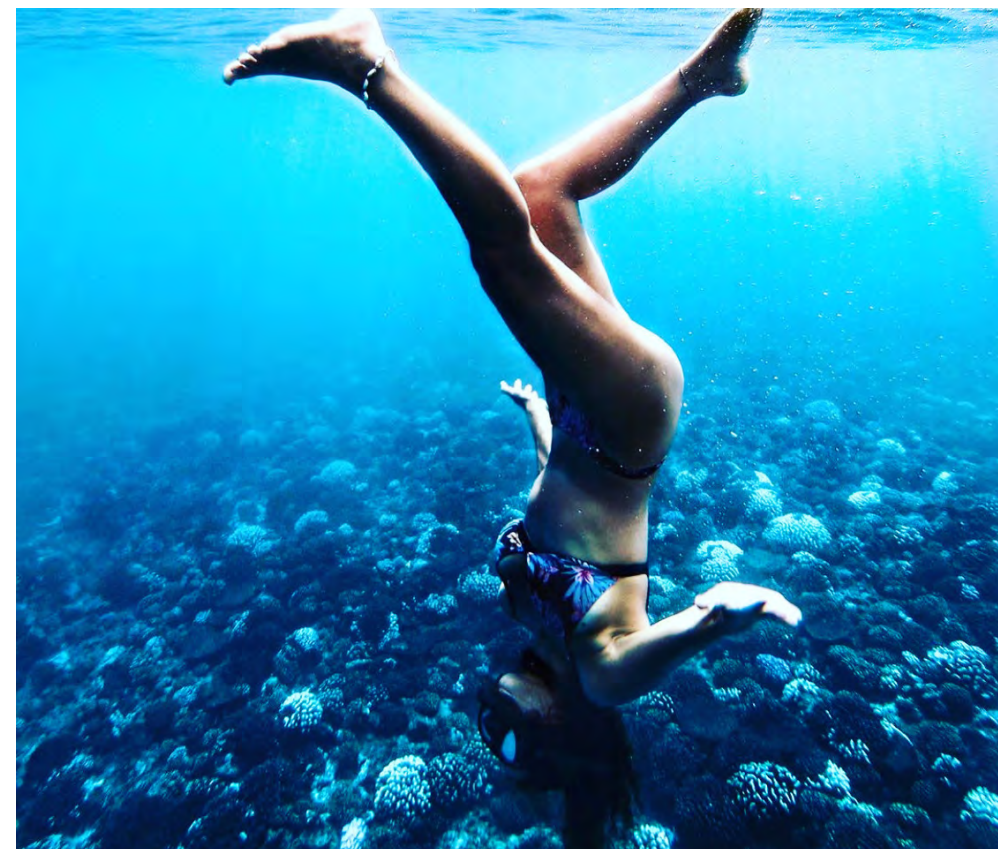

Swimwear Design.

Exclusive design
for Vavea Bikini &
Salty Sparrow